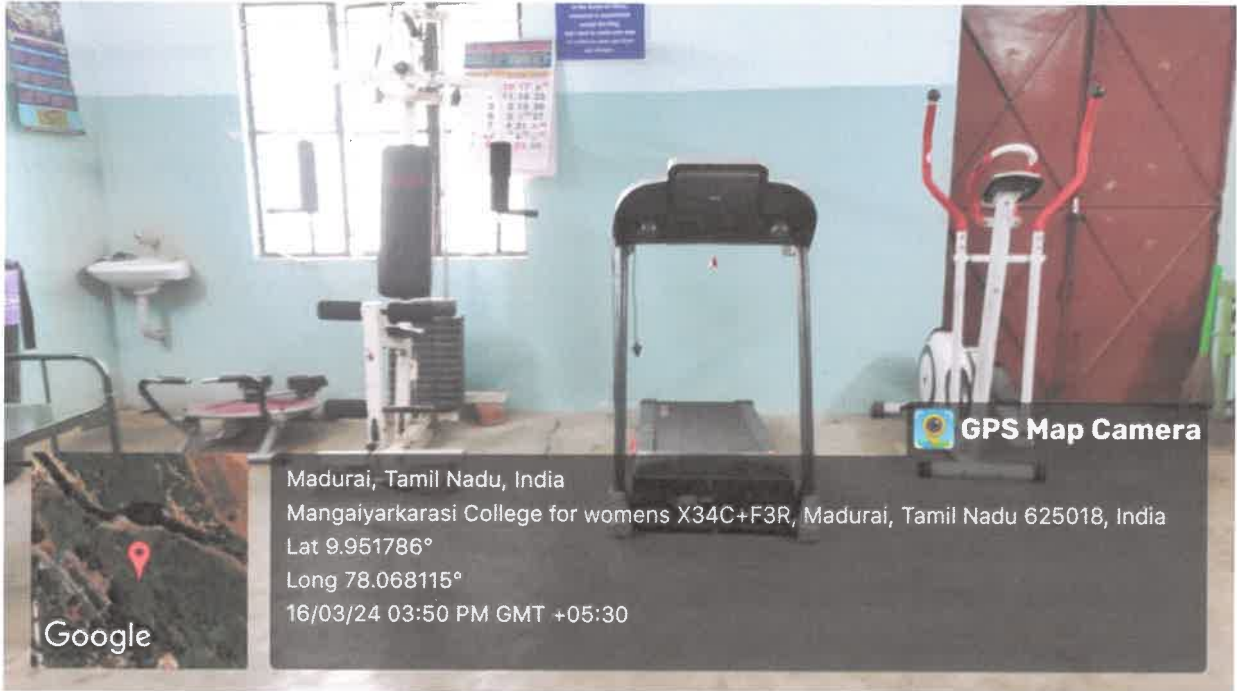

Mangayarkarasi College of Arts and Science for Women

Affiliated to Madurai Kamaraj University | Re-accredited with 'B' Grade by NAAC

Approved by UGC Under Section 2(f) Status | ISO 9001:2015 Certified Institution

Paravai, Madurai-625402

GYM EQUIPMENTS

Uma Rishi

Principal
Mangayarkarasi College of
Arts & Science For Women
Paravai, Madurai-625 402.