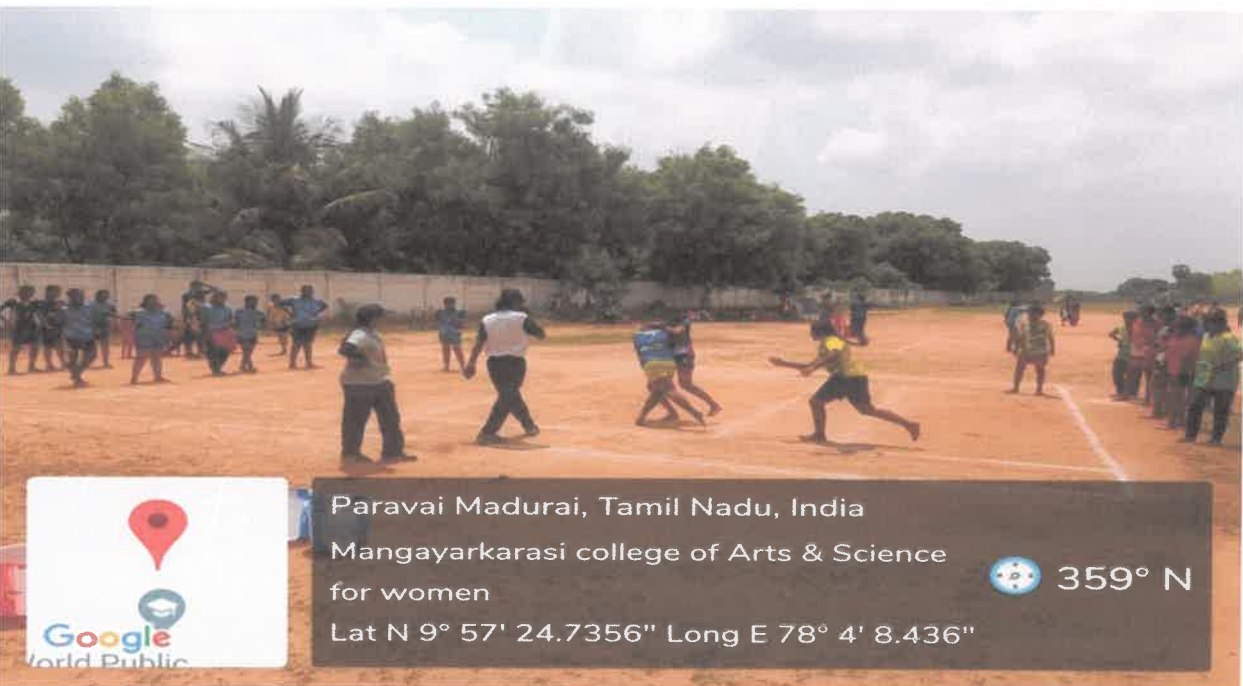

Paravai, Madurai-625402

PLAY GROUND

Paravai Madurai, Tamil Nadu, India

Mangayarkarasi college of Arts & Science
for women

144° SE

Lat N 9° 57' 24.7356" Long E 78° 4' 8.436"

Paravai Madurai, Tamil Nadu, India