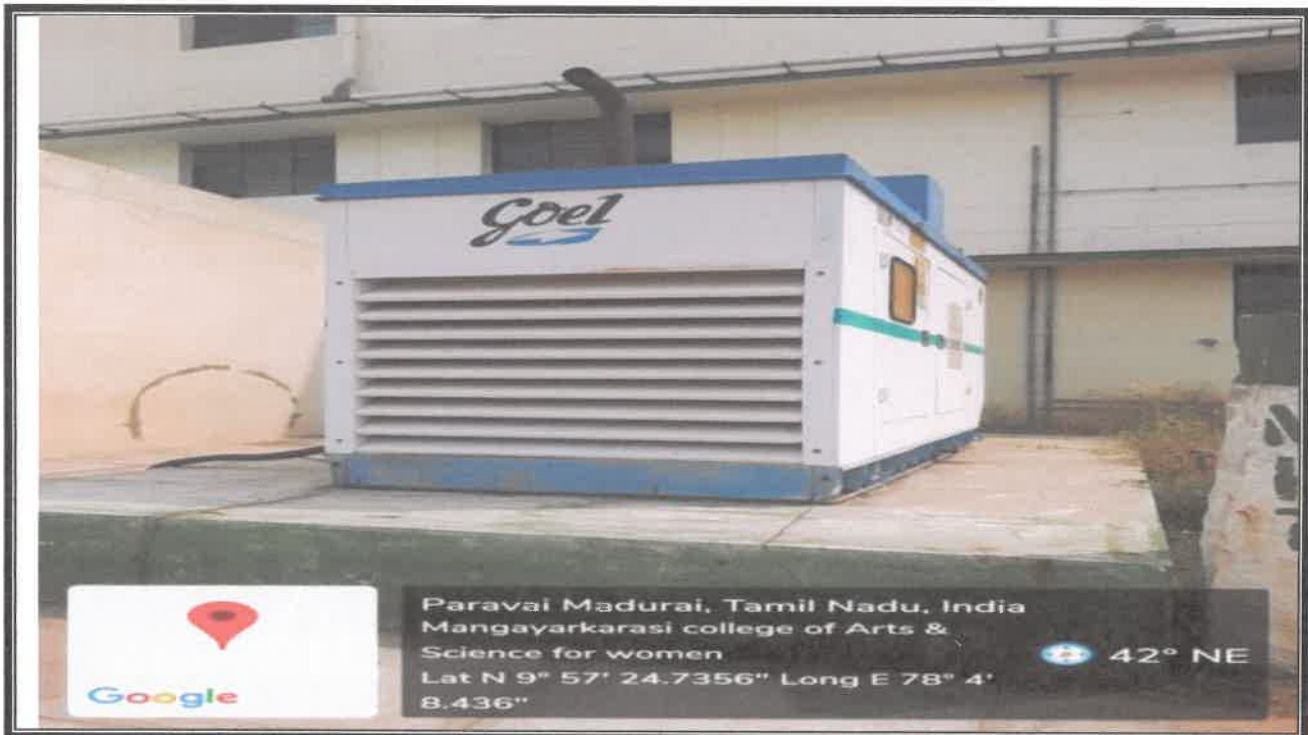

GENERATOR

B. B. B.

Principal
Mangayarkarasi College of
Arts & Science For Women
Paravai, Madurai-625 402.